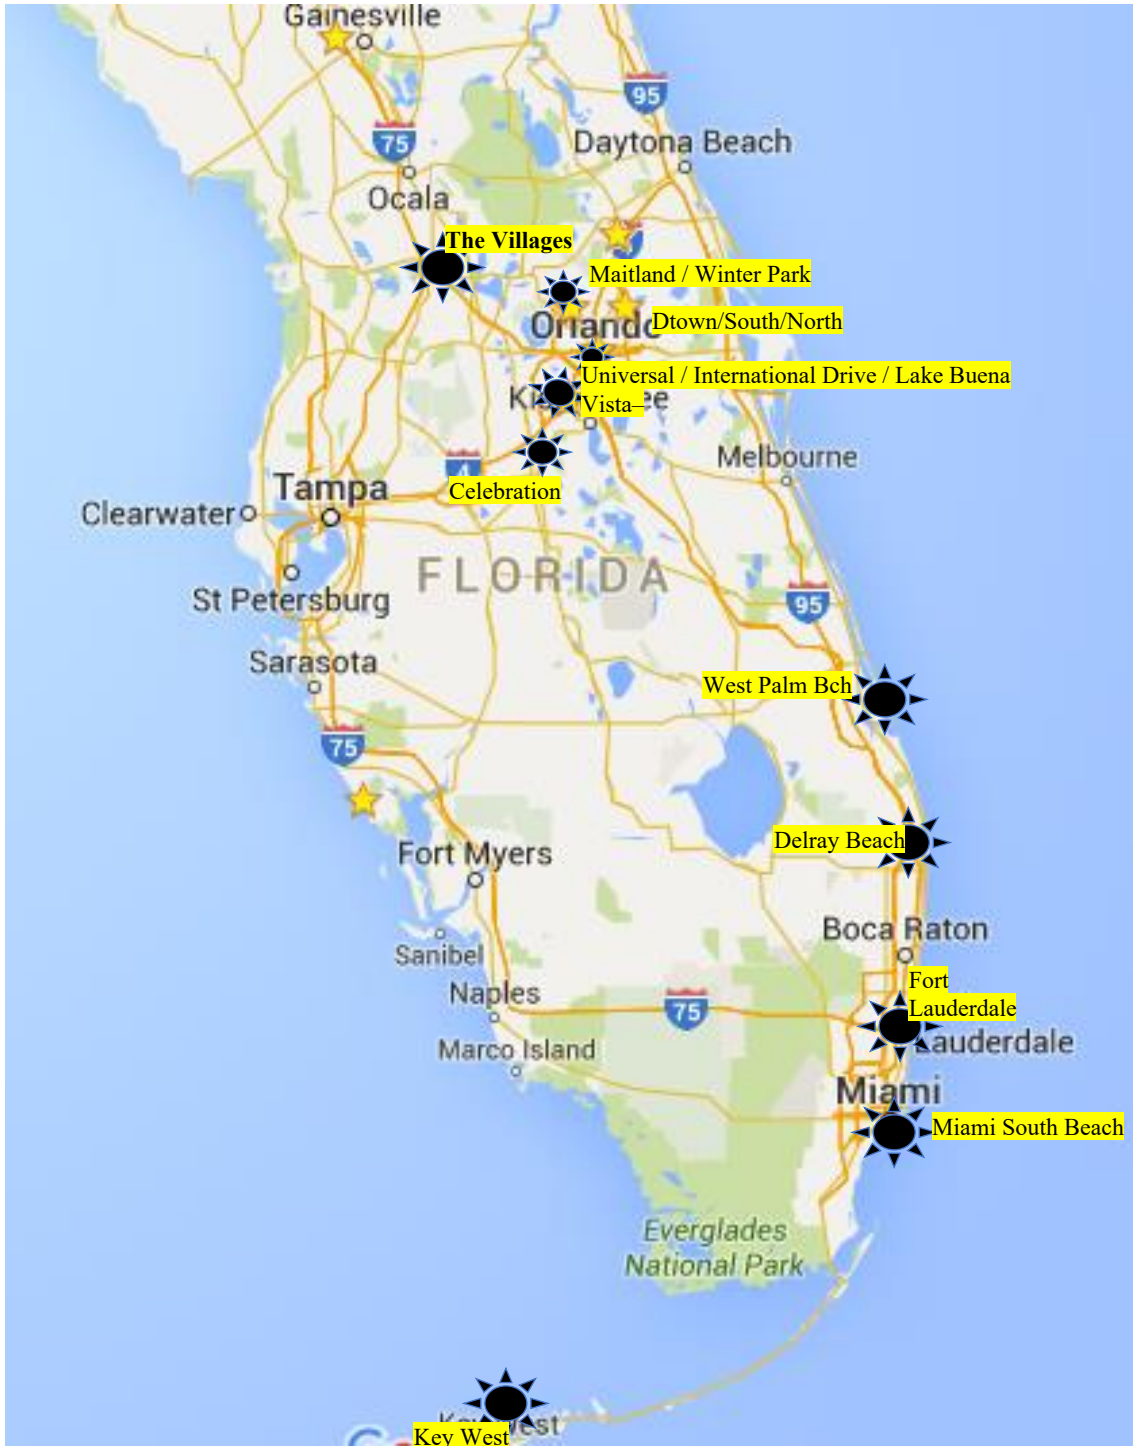

Mid Florida Milers Walking Club

2020 Abbreviated YRE Brochure

As of October 1, 2020